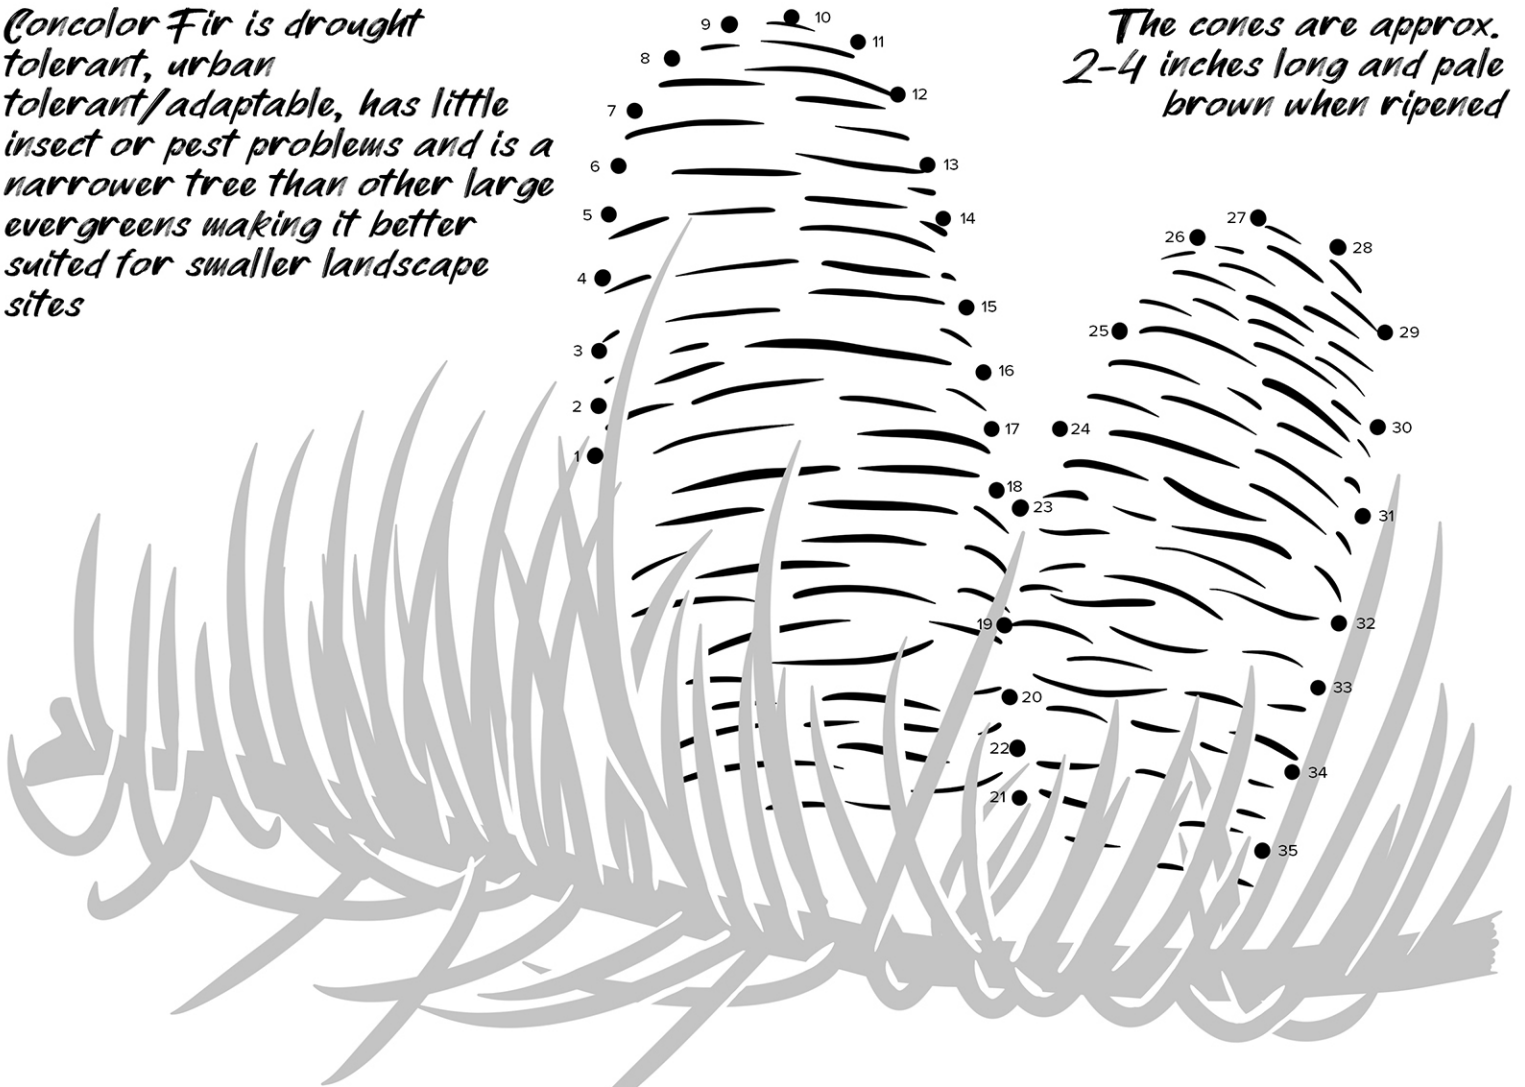

CONNECT THE DOTS, COLOR, & LEARN!

THE CONCOLOR FIR

Concolor Fir is drought tolerant, urban tolerant/adaptable, has little insect or pest problems and is a narrower tree than other large evergreens making it better suited for smaller landscape sites

The cones are approx. 2-4 inches long and pale brown when ripened

Needles have a beautiful silvery blue color and citrusy fragrance

This magnificent evergreen deserves more use in the Midwest landscape and is an excellent alternative to Blue Spruce in the landscape